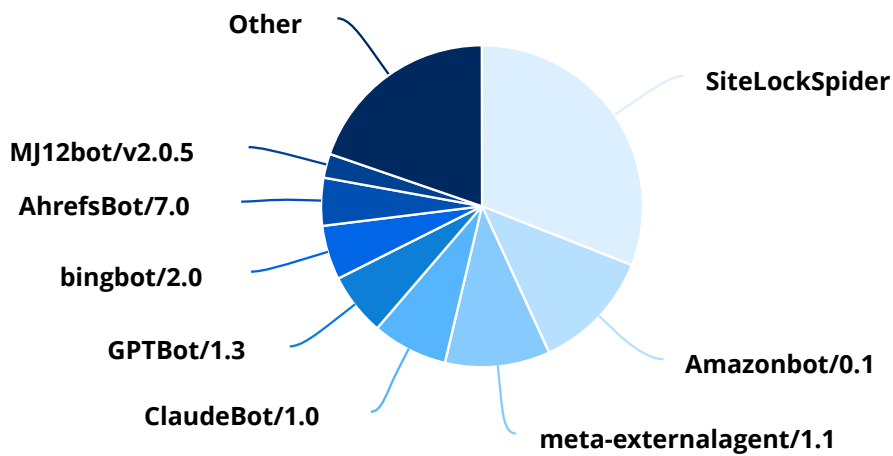

Visitor Numbers

Visitors

Date	Visitors
04/01/26	74
04/02/26	65
04/03/26	81
04/04/26	62
04/05/26	54
04/06/26	51
04/07/26	63
04/08/26	74
04/09/26	126
04/10/26	64
04/11/26	74
04/12/26	59
04/13/26	54
04/14/26	39
04/15/26	85
04/16/26	60
04/17/26	74
04/18/26	118
04/19/26	66
04/20/26	63
04/21/26	81
04/22/26	69

Date	Visitors
04/23/26	53
04/24/26	68
04/25/26	71
04/26/26	45
04/27/26	79
04/28/26	81
04/29/26	78
04/30/26	76
Total	2,107

Sessions

Date	Sessions
04/01/26	74
04/02/26	65
04/03/26	81
04/04/26	64
04/05/26	54
04/06/26	53
04/07/26	64
04/08/26	74
04/09/26	128
04/10/26	65
04/11/26	75
04/12/26	59

Date	Sessions
04/13/26	56
04/14/26	40
04/15/26	85
04/16/26	60
04/17/26	76
04/18/26	119
04/19/26	66
04/20/26	62
04/21/26	81
04/22/26	70
04/23/26	54
04/24/26	69
04/25/26	71
04/26/26	48
04/27/26	79
04/28/26	82
04/29/26	84
04/30/26	76
Total	2,134

Search Engine Robots

Search Engine Robots	Sessions	Percentage
SiteLockSpider	625	30.97%
Amazonbot/0.1	246	12.19%

Search Engine Robots	Sessions	Percentage
meta-externalagent/1.1	213	10.56%
ClaudeBot/1.0	153	7.58%
GPTBot/1.3	127	6.29%
bingbot/2.0	110	5.45%
AhrefsBot/7.0	97	4.81%
MJ12bot/v2.0.5	49	2.43%
Googlebot-Mobile	34	1.68%
MJ12bot/v1.4.8	34	1.68%
ModernizeBot/0.1	31	1.54%
Sogou web spider/4.0	29	1.44%
Sidetrade indexer bot	26	1.29%
fake FacebookBot	23	1.14%
PetalBot mobile	20	0.99%
Googlebot Desktop	18	0.89%
OAI-SearchBot/1.3	18	0.89%
Applebot/0.1	16	0.79%
ChatGPT-User/1.0	15	0.74%
fake Bytespider	15	0.74%
Barkrowler/0.9	14	0.69%
Dataprovider	13	0.64%
SeznamBot/4.0	12	0.59%
Headless Chrome	11	0.55%
DuckDuckBot/1.1	10	0.50%
ZoominfoBot	8	0.40%
Aranet-SearchBot/1.0	6	0.30%
TikTokSpider	5	0.25%
CCBot/2.0	4	0.20%
MojeekBot/0.11	4	0.20%
BuiltWith/1.4	3	0.15%
BitSightBot/1.0	2	0.10%
Google-Read-Aloud	2	0.10%
NetcraftSurveyAgent/1.0	2	0.10%
Orbbot/1.1	2	0.10%
Scrapy/2.13.4	2	0.10%
Storebot-Google/1.0	2	0.10%