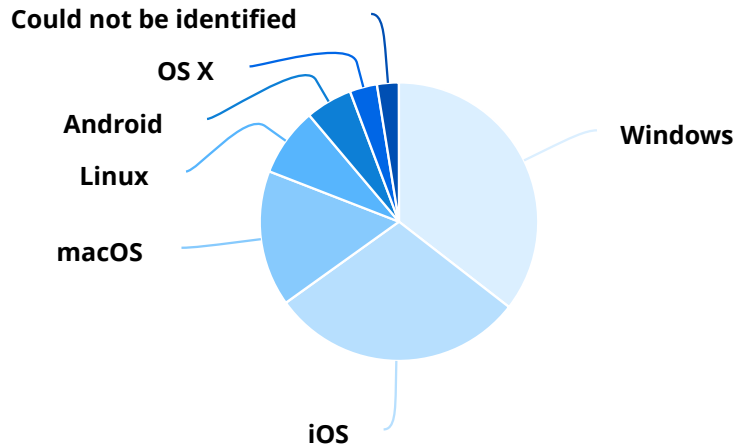

Browsers & Systems

Browsers

Browsers	Sessions	Percentage
Chrome	833	39.02%
Safari mobile	571	26.74%
Firefox	172	8.06%

Browsers	Sessions	Percentage
IE	100	4.68%
Opera	99	4.64%
Safari	80	3.75%
Chrome Mobile	73	3.42%
Microsoft Edge	59	2.76%
Firefox for iOS	27	1.26%
Firefox mobile	24	1.12%
Avast Secure Browser	7	0.33%
Oppo Browser	6	0.28%
Android HttpURLConnection	4	0.19%
Brave	4	0.19%
Microsoft Edge mobile	4	0.19%
Mobile Samsung Browser	4	0.19%
Python-requests	4	0.19%
aiohttp	4	0.19%
CCleaner Browser	3	0.14%
UC Browser mobile	3	0.14%
axios	3	0.14%
Android WebView	2	0.09%
Google App	2	0.09%
Mobile QQbrowser	2	0.09%
AOL Desktop	1	0.05%
Android browser	1	0.05%
DuckDuckGo Mobile	1	0.05%
MIUI Browser	1	0.05%
Mozilla	1	0.05%
Opera Mini	1	0.05%
Opera Mobile	1	0.05%
PTST	1	0.05%
cURL	1	0.05%
Could not be identified	36	1.69%
Total	2,135	100.00%

Operating Systems

Operating Systems	Sessions	Percentage
Windows	758	35.50%
iOS	632	29.60%
macOS	337	15.78%
Linux	170	7.96%
Android	116	5.43%
OS X	68	3.19%
Could not be identified	54	2.53%
Total	2,135	100.00%

Visitor Locations

Countries

Countries	Sessions	Percentage
United States	683	31.99%
China	171	8.01%
Singapore	112	5.25%
Brazil	106	4.96%
Germany	88	4.12%
Vietnam	65	3.04%
Russia	43	2.01%
United Kingdom	38	1.78%
Netherlands	33	1.55%
Iraq	32	1.50%
India	30	1.41%