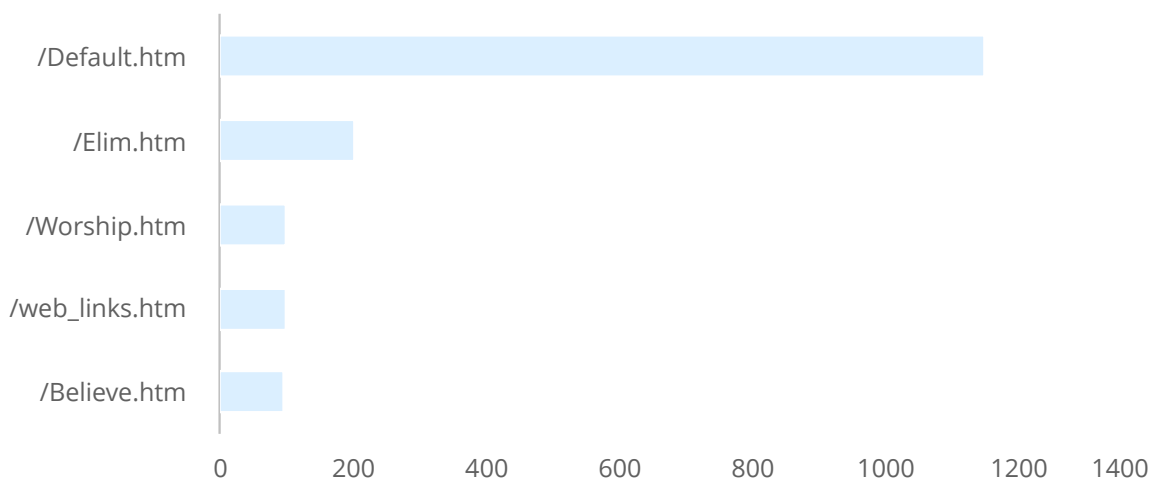

Search Engine Robots	Sessions	Percentage
Website-info.net-Robot	2	0.10%
facebookexternalhit/1.1	2	0.10%
wpbot/1.4	2	0.10%
GPTBot/1.0	1	0.05%
InternetMeasurement/1.0	1	0.05%
Nicecrawler/1.1	1	0.05%
Pandalytics/2.0	1	0.05%
SaaSBrowserBot/1.0	1	0.05%
SleepBot/1.0	1	0.05%
VelenPublicWebCrawler/1.0	1	0.05%
VisionHeight	1	0.05%
Yahoo! Slurp	1	0.05%
meta-webindexer/1.1	1	0.05%
Other	1	0.05%
Total	2,018	100.00%

Page Analysis

Most Frequently Visited Pages

Pages	Sessions	Percentage
/Default.htm	1,149	44.26%
/Elim.htm	202	7.78%
/Worship.htm	100	3.85%
/web_links.htm	100	3.85%
/Believe.htm	96	3.70%